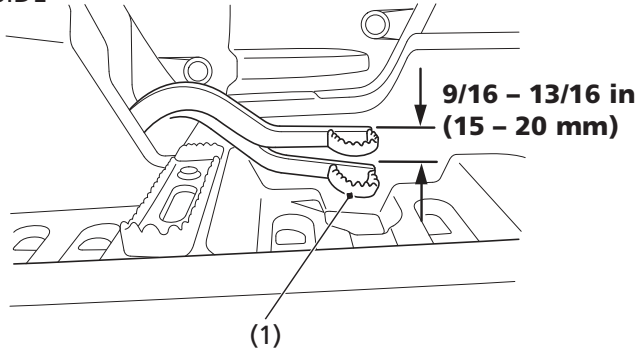

Rear Brake Pedal Freeplay

RIGHT SIDE

(1) rear brake pedal

Inspection

Measure the distance the rear brake pedal (1) moves before the brake starts to take hold. Freeplay, measurement at the tip of the end of the pedal, should be:

9/16 - 13/16 in (15 - 20 mm)

If necessary, adjust to the specified range.