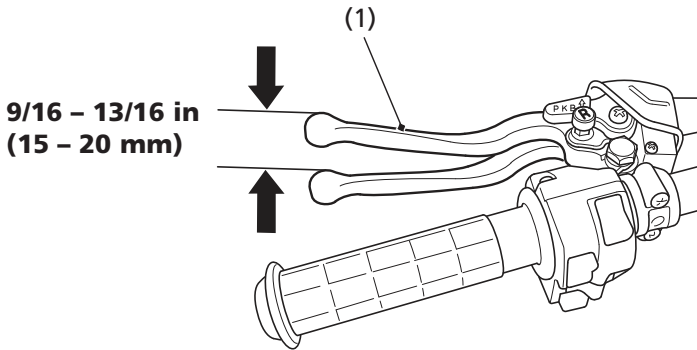

Rear Brake Lever Freeplay

LEFT HANDLEBAR

(1) rear brake lever/parking brake lever

Inspection

Measure the distance the rear brake lever/parking brake lever (1) moves before the brake starts to take hold. Freeplay, (measurement at the tip of the end of the brake lever), should be:

9/16 - 13/16 in (15 - 20 mm)

If necessary, adjust to the specified range.