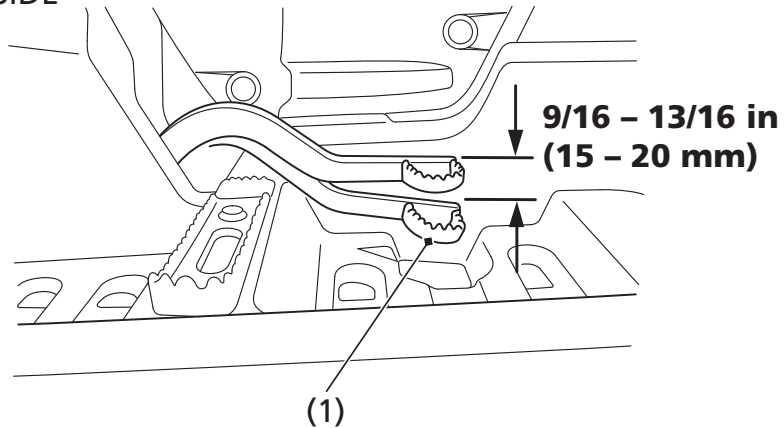

Rear Brake Pedal Freeplay

RIGHT SIDE

(1) rear brake pedal

Inspection

Measure the distance the rear brake pedal (1) moves before the brake starts to take hold. Freeplay, measurement at the tip of the end of the pedal, should be:

9/16 – 13/16 in (15 – 20 mm)

If necessary, adjust to the specified range.