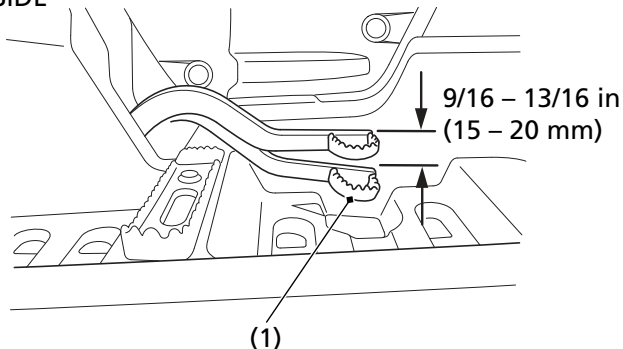

Rear Brake Pedal Freeplay

RIGHT SIDE

(1) rear brake pedal

Inspection

Measure the distance the rear brake pedal (1) moves before the brake starts to take hold. Freeplay, measurement at the tip of the end of the pedal, should be:

9/16 – 13/16 in (15 – 20 mm)

If necessary, adjust to the specified range.