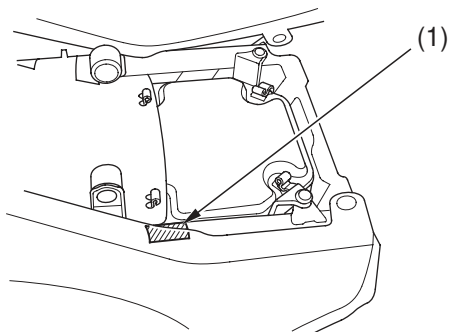

## Color Label & Code

The color label ( 1 ) is attached to the frame under the seat. Remove the seat (page 86 ) to check the label.

The color code is helpful when ordering replacement parts. You may record the color and code in the Quick Reference section at the rear of this manual.

### UNDER SEAT

(1) color label