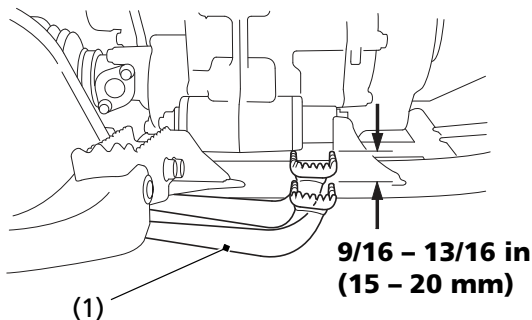

Brakes

Rear Brake Pedal Freeplay

RIGHT SIDE

(1) rear brake pedal

Inspection

Measure the distance the rear brake pedal (1) moves before the brake starts to take hold. Freeplay, measurement at the tip of the end of the pedal, should be:

9/16 - 13/16 in (15 - 20 mm)

If necessary, adjust to the specified range.