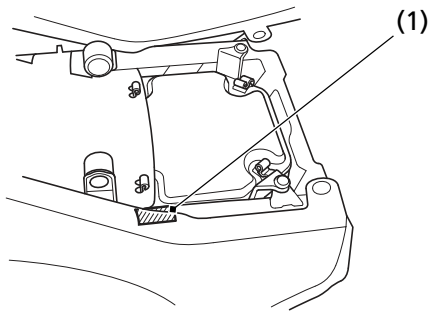

Vehicle Identification

Color Label & Code

The color label (1) is attached to the frame under the seat. Remove the seat ([page 86](#)) to check the label.

The color code is helpful when ordering replacement parts. You may record the color and code in the Quick Reference section at the rear of this manual.

UNDER SEAT

(1) color label