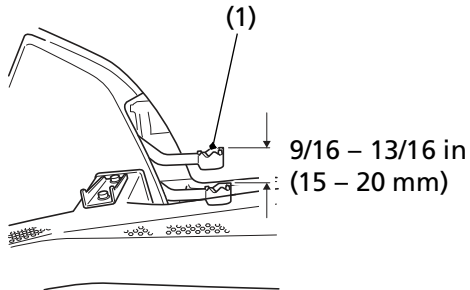

Rear Brake Pedal Freeplay

RIGHT SIDE

(1) rear brake pedal

Inspection

Measure the distance the rear brake pedal (1) moves before the brake starts to take hold. Freeplay, measurement at the tip of the end of the pedal, should be:

9/16 – 13/16 in (15 – 20 mm)

If necessary, adjust to the specified range.