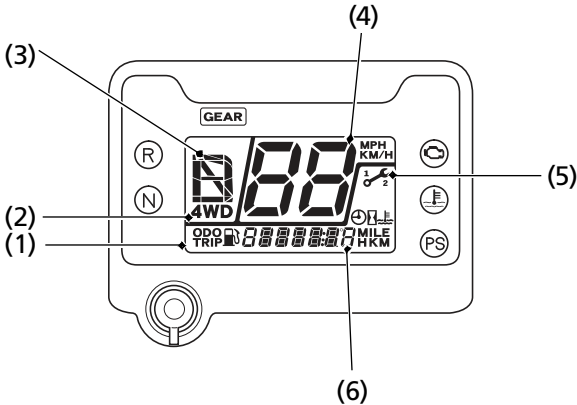

Indicators & Displays

Multi-function Display

The multi-function display (1) includes the following functions:

- | | |
|------------------------------|---------------------------|
| 4WD indicator | Digital clock |
| Gear position indicator | Odometer |
| Maintenance minder indicator | Tripmeter |
| Speedometer | Coolant temperature gauge |
| Fuel gauge | Hour meter |
| | Maintenance tripmeter |
| | Maintenance hour meter |

- | | |
|-----------------------------|---|
| (1) multi-function display | (5) maintenance minder indicator |
| (2) 4WD indicator | (6) fuel gauge/digital clock/odometer/tripmeter/coolant temperature gauge/hour meter/maintenance tripmeter/maintenance hour meter |
| (3) gear position indicator | |
| (4) speedometer | |