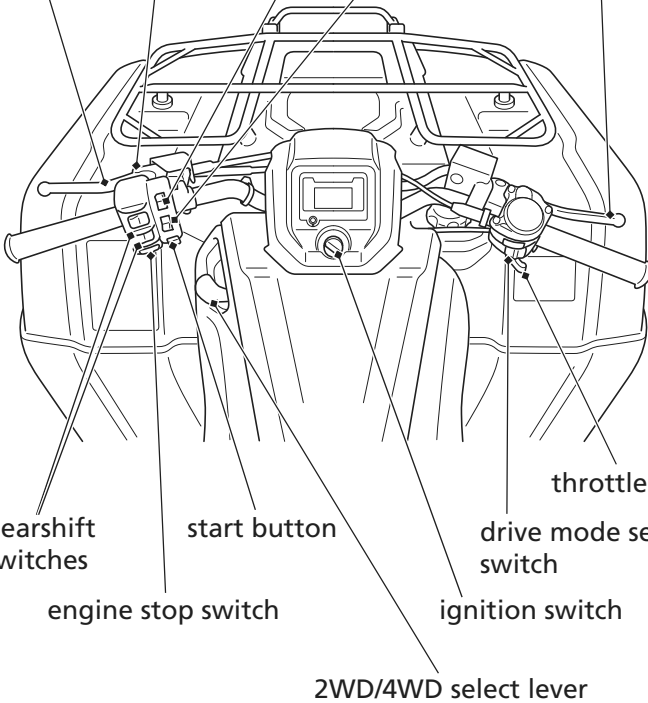

Operation Component Locations

rear brake lever/
parking brake lever

headlight dimmer switch

P/R lever

headlight switch

front brake lever

gearshift
switches

start button

drive mode select
switch

throttle lever

engine stop switch

ignition switch

2WD/4WD select lever