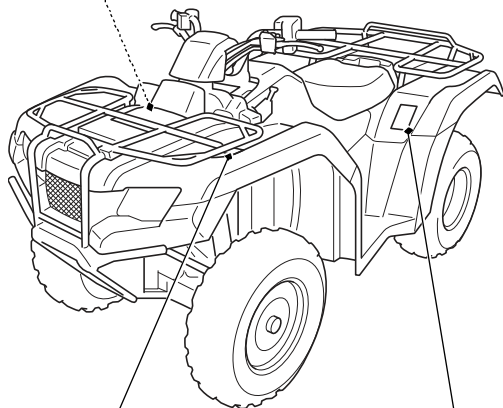

# Safety Labels

**⚠ WARNING**

Overloading this ATV or carrying cargo improperly can change handling, stability and braking performance and can lead to an accident.

Never exceed the maximum front cargo limit of : 66 lbs (30 kg).

Refer to instructions in the Owner's Manual.

**⚠ WARNING**

Improper tire pressure or overloading can cause loss of control.

Loss of control can result in severe injury or death.

- Cold tire pressure :  
Front : 4.4psi (30kPa)  
Rear : 4.4psi (30kPa)
- Maximum weight capacity : 485lbs. (220kg)