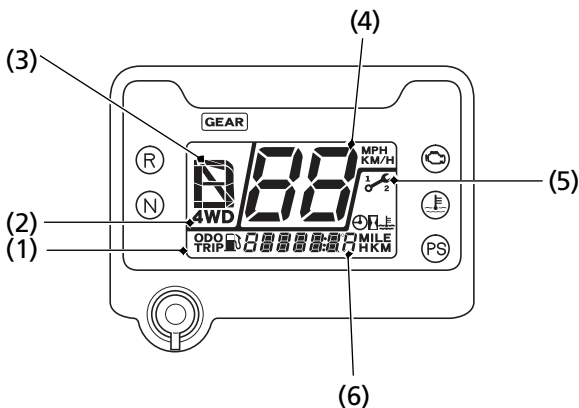

Indicators & Displays

Multi-function Display

The multi-function display (1) includes the following functions:

- | | |
|------------------------------|---------------------------|
| 4WD indicator | Digital clock |
| Gear position indicator | Odometer |
| Maintenance minder indicator | Tripmeter |
| Speedometer | Coolant temperature gauge |
| Fuel gauge | Hourmeter |
| | Maintenance tripmeter |
| | Maintenance hourmeter |

- | | |
|-----------------------------|---|
| (1) multi-function display | (5) maintenance minder indicator |
| (2) 4WD indicator | (6) fuel gauge/digital clock/odometer/tripmeter/coolant temperature gauge/hourmeter/maintenance tripmeter/maintenance hourmeter |
| (3) gear position indicator | |
| (4) speedometer | |