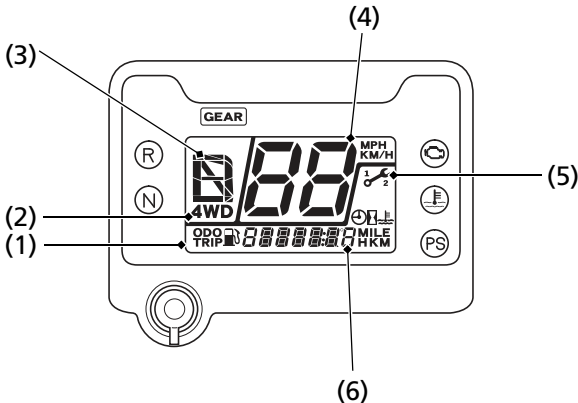

Indicators & Displays

Multi-function Display

The multi-function display (1) includes the following functions:

- | | |
|------------------------------|---------------------------|
| 4WD indicator | Digital clock |
| Gear position indicator | Odometer |
| Maintenance minder indicator | Tripmeter |
| Speedometer | Coolant temperature gauge |
| Fuel gauge | Hour meter |
| | Maintenance tripmeter |
| | Maintenance hour meter |

- | | |
|-----------------------------|---|
| (1) multi-function display | (5) maintenance minder indicator |
| (2) 4WD indicator | (6) fuel gauge/digital clock/odometer/tripmeter/coolant temperature gauge/hour meter/maintenance tripmeter/maintenance hour meter |
| (3) gear position indicator | |
| (4) speedometer | |