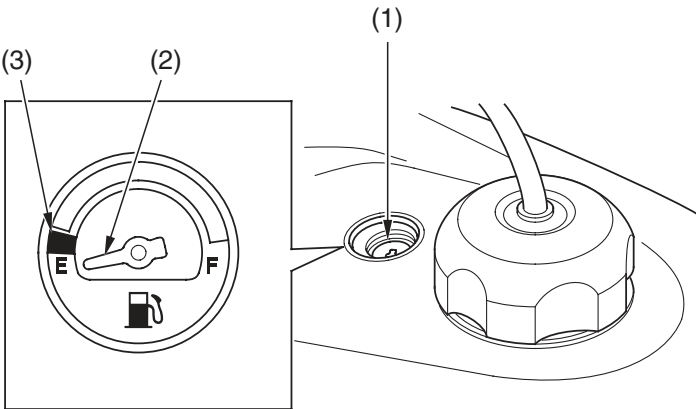

Indicators & Displays

Fuel Gauge

The fuel gauge (1) shows the approximate fuel supply available. At F (Full), the fuel tank capacity including reserve is:

3.51 US gal (13.3 ℓ)

When the gauge needle (2) enters the red band (3), fuel will be low and you should refill the tank as soon as possible. The amount of fuel left in the tank when the needle enters the red band is approximately:

0.77 US gal (2.9 ℓ)

(1) fuel gauge
(2) gauge needle

(3) red band