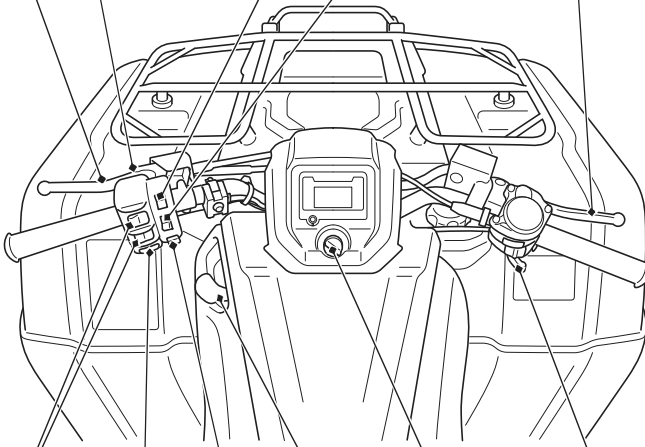

Operation Component Locations

rear brake lever/
parking brake lever

headlight dimmer switch

P/R lever

headlight switch

front brake lever

gearshift
switches

start button

throttle lever

engine stop switch

ignition switch

2WD/4WD select lever
(Except TRX420TE1)