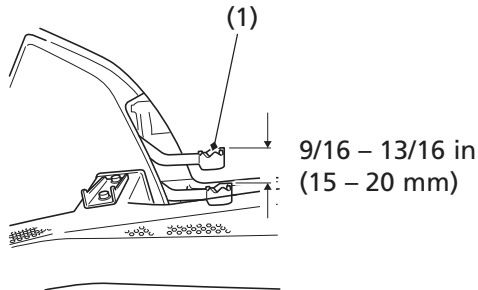

Rear Brake Pedal Freeplay

RIGHT SIDE

(1) rear brake pedal

Inspection

Measure the distance the rear brake pedal (1) moves before the brake starts to take hold. Freeplay, measurement at the tip of the end of the pedal, should be:

9/16 – 13/16 in (15 – 20 mm)

If necessary, adjust to the specified range.