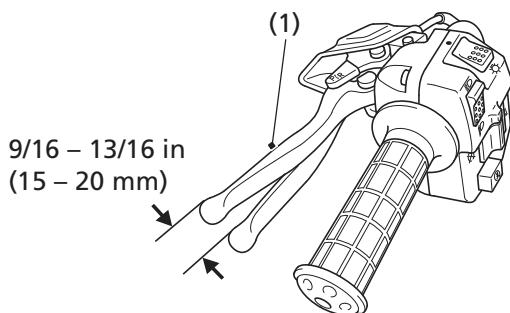

Rear Brake Lever Freeplay

LEFT HANDLEBAR

(1) rear brake lever/parking brake lever

Inspection

Measure the distance the rear brake lever/parking brake lever (1) moves before the brake starts to take hold. Freeplay (measurement at the tip of the end of the brake lever) should be:

9/16 - 13/16 in (15 - 20 mm)

If necessary, adjust to the specified range.