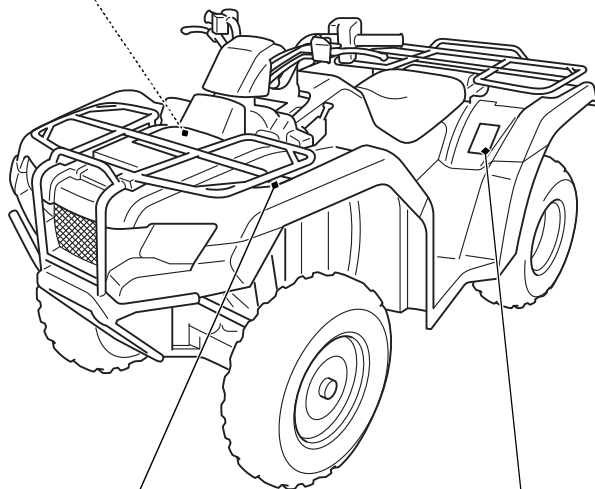

Safety Labels

⚠ WARNING

Overloading this ATV or carrying cargo improperly can change handling, stability and braking performance and can lead to an accident.

Never exceed the maximum front cargo limit of : 66 lbs (30 kg).

Refer to instructions in the Owner's Manual.

⚠ WARNING

Improper tire pressure or overloading can cause loss of control.

Loss of control can result in severe injury or death.

- Cold tire pressure :
 - Front : 4.4psi (30kPa)
 - Rear : 4.4psi (30kPa)
- Maximum weight capacity : 485lbs. (220kg)