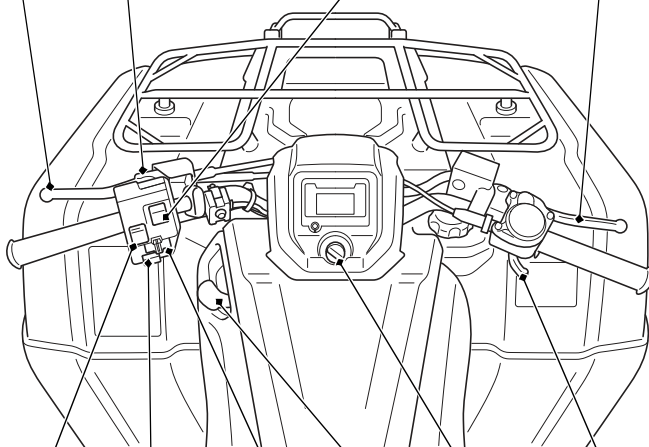

Operation Component Locations

rear brake lever/
parking brake lever

front brake lever

P/R lever

headlight switch

engine stop
switch

throttle lever

start button

ignition switch

headlight dimmer
switch

2WD/4WD select lever
(Except TRX420TM1)