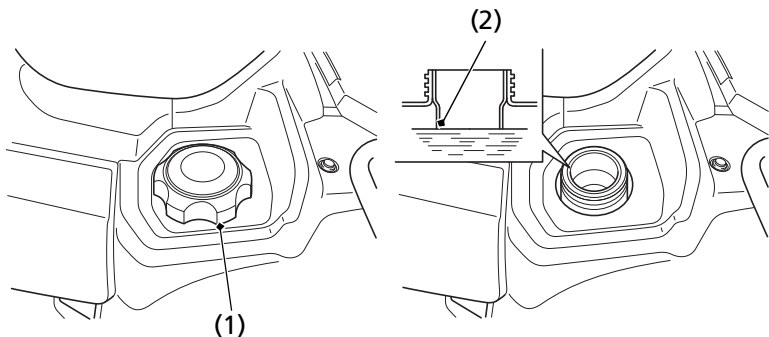

Fuel

Fuel Capacity

Fuel tank capacity, including reserve:

3.88 US gal (14.7 ℓ)

Reserve capacity:

1.29 US gal (4.9 ℓ)

Except TRX420TM1:

When there is only one segment left in the fuel gauge (page 25), fuel will be low and you should refuel as soon as possible.

TRX420TM1 only:

The tank should be refilled as soon as possible when the fuel warning indicator comes on.

Refueling Procedure

Refer to *Safety Precautions* on page 103.

(1) fuel fill cap

(2) bottom of the filler neck