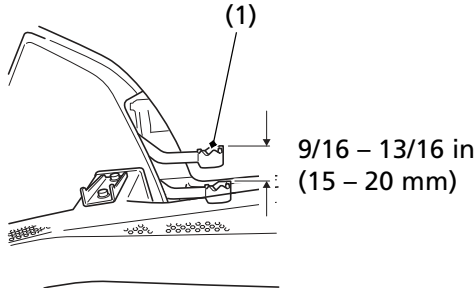

## Rear Brake Pedal Freeplay

RIGHT SIDE

(1) rear brake pedal

### Inspection

Measure the distance the rear brake pedal (1) moves before the brake starts to take hold. Freeplay, measurement at the tip of the end of the pedal, should be:

**9/16 – 13/16 in (15 – 20 mm)**

If necessary, adjust to the specified range.