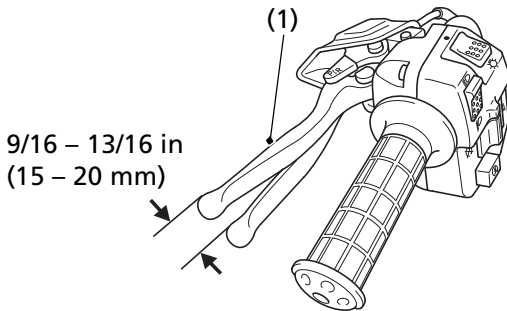

Rear Brake Lever Freeplay

LEFT HANDLEBAR

(1) rear brake lever/parking brake lever

Inspection

Measure the distance the rear brake lever/parking brake lever (1) moves before the brake starts to take hold. Freeplay (measurement at the tip of the end of the brake lever) should be:

9/16 - 13/16 in (15 - 20 mm)

If necessary, adjust to the specified range.