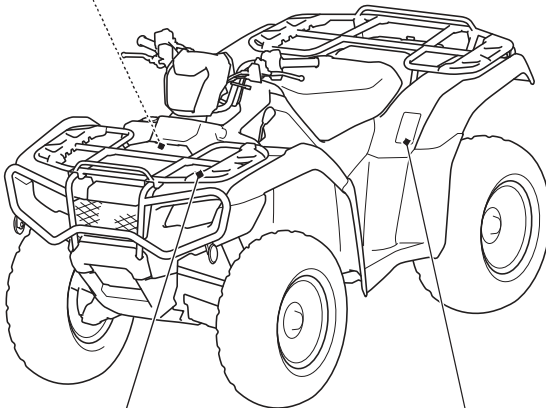

Safety Labels

⚠ WARNING

Overloading this ATV or carrying cargo improperly can change handling, stability and braking performance and can lead to an accident.

Never exceed the maximum front cargo limit of : 99 lbs (45 kg).

Refer to instructions in the Owner's Manual.

⚠ WARNING

Improper tire pressure or overloading can cause loss of control.

Loss of control can result in severe injury or death.

- Cold tire pressure :
Front : 4.4psi (30kPa)
Rear : 4.4psi (30kPa)
- Maximum weight capacity : 573lbs. (260kg)