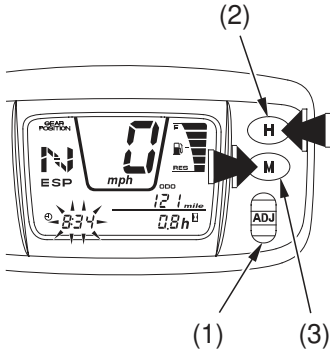

# Indicators & Displays

---

TRX500FA

- (1) adjust button
- (2) hour select button

TRX500FPA

- (3) minute select button