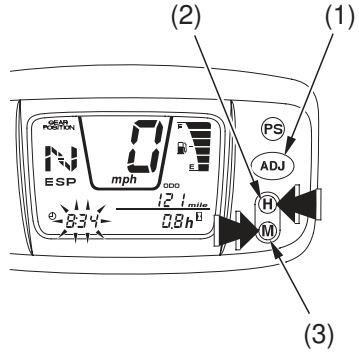

# Indicators & Displays

---

TRX500FA

- (1) adjust button
- (2) hour select button

TRX500FPA

- (3) minute select button