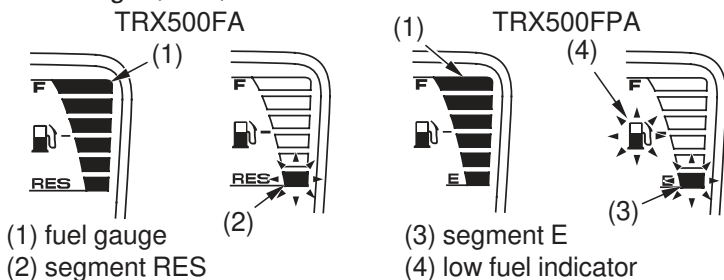

Indicators & Displays

Fuel Gauge

The fuel gauge liquid crystal display (1) shows the approximate fuel supply available. The fuel tank capacity is:

3.96 US gal (15.0 ℓ)

TRX500FA:

When segment RES (2) flashes, you should refill the tank as soon as possible. The amount of fuel remaining when the flashing starts is approximately:

0.66 US gal (2.5 ℓ)

TRX500FPA:

When segment E (3) and low fuel indicator (4) flash, you should refill the tank as soon as possible. The amount of fuel remaining when the flashing starts is approximately:

0.66 US gal (2.5 ℓ)

All segments will flash, when the fuel gauge function is fails. See your dealer.

TRX500FA

TRX500FPA