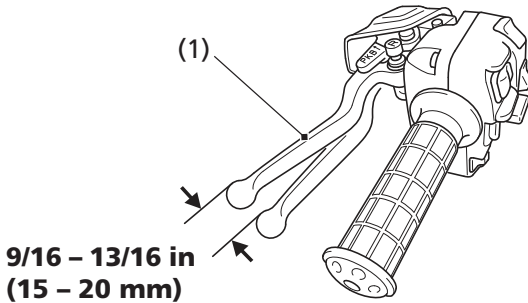

Rear Brake Lever Freeplay

LEFT HANDLEBAR

(1) rear brake lever/parking brake lever

Inspection

Measure the distance the rear brake lever/parking brake lever (1) moves before the brake starts to take hold. Freeplay, measurement at the tip of the end of the brake lever, should be:

9/16 - 13/16 in (15 - 20 mm)

If necessary, adjust to the specified range.