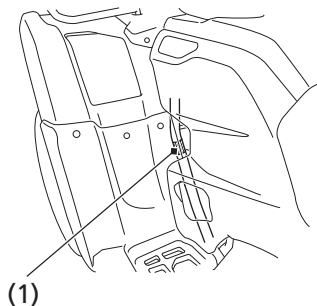

## Color Label & Code

The color label (1) is attached on the left side of the frame.

The color code is helpful when ordering replacement parts. You may record the color and code in the Quick Reference section at the rear of this manual.

### LEFT SIDE

(1) color label