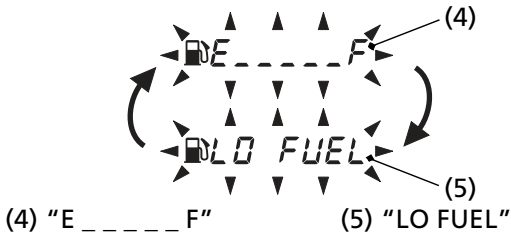

Indicators & Displays

When the fuel gauge show "E _ _ _ _ F" (4) and "LO FUEL" (5) blink 3 times alternately and fuel mark blinks, you should refuel as soon as possible.

(The fuel mark blinks except the fuel gauge display)

The amount of fuel reserve approximately:

1.29 US gal (4.9 l)

Fuel gauge failure:

If the "E _ _ _ _ _ F" (6) blinks, the fuel gauge function fails. See your dealer.