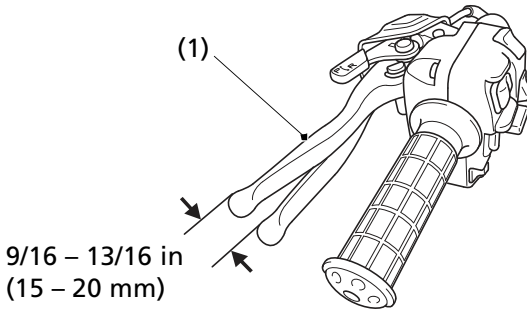

## Rear Brake Lever Freeplay

### LEFT HANDLEBAR

(1) rear brake lever/parking brake lever

### Inspection

Measure the distance the rear brake lever/parking brake lever (1) moves before the brake starts to take hold. Freeplay, measurement at the tip of the end of the brake lever, should be:

**9/16 – 13/16 in (15 – 20 mm)**