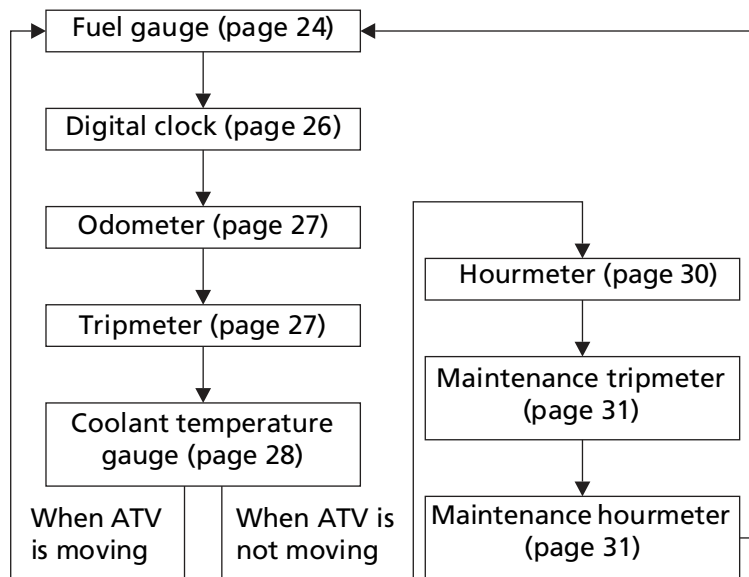

Indicators & Displays

Each time you press the mode select button, mode will change as shown in the illustration.

If there is a fuel warning with your ATV, the display will automatically change to the fuel gauge. If you try to change the display back to ordinary display, it will automatically return to the fuel gauge.

If there is a coolant temperature warning with your ATV, the display will automatically change to the coolant temperature gauge. If you try to change the display back to ordinary display, it will automatically return to the coolant temperature gauge.