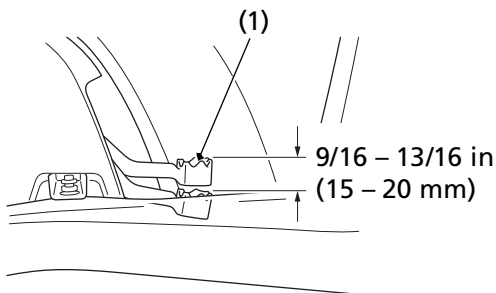

Rear Brake Pedal Freeplay

RIGHT SIDE

(1) rear brake pedal

Inspection

Measure the distance the rear brake pedal (1) moves before the brake starts to take hold. Freeplay, measurement at the tip of the end of the pedal, should be:

9/16 - 13/16 in (15 - 20 mm)

If necessary, adjust to the specified range.