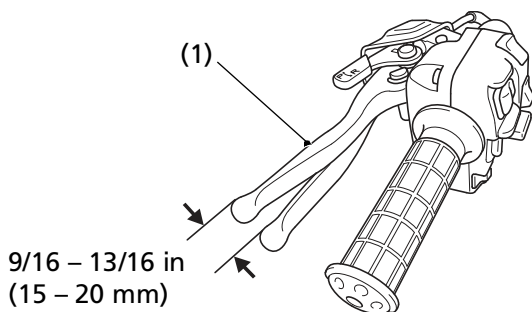

Rear Brake Lever Freeplay

LEFT HANDLEBAR

(1) rear brake lever/parking brake lever

Inspection

Measure the distance the rear brake lever/parking brake lever (1) moves before the brake starts to take hold. Freeplay, measurement at the tip of the end of the brake lever, should be:

9/16 – 13/16 in (15 – 20 mm)

If necessary, adjust to the specified range.