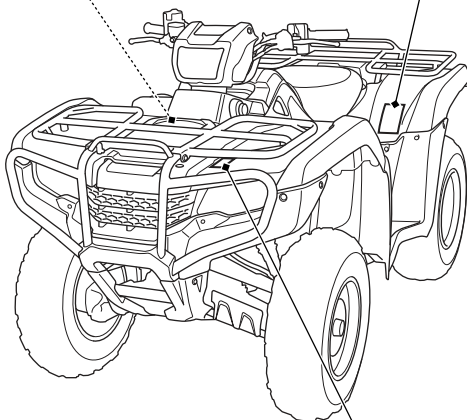

Safety Labels

⚠ WARNING

Improper tire pressure or overloading can cause loss of control.
Loss of control can result in severe injury or death.

- Cold tire pressure :
Front : 4.4psi (30kPa)
Rear : 4.4psi (30kPa)
- Maximum weight capacity : 551lbs. (250kg)

⚠ WARNING

Overloading this ATV or carrying cargo improperly can change handling, stability and braking performance and can lead to an accident.

Never exceed the maximum front cargo limit of : 88 lbs (40 kg).