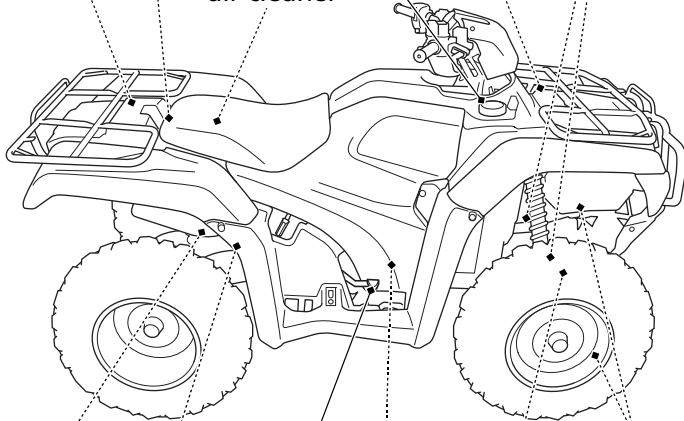

Maintenance Component Locations

battery
fuse box
main fuse 1
main fuse 2
PS fuse

front suspension spring
pre-load adjuster

seat latch

coolant reserve tank

fuel fill cap

air cleaner

rear brake light
switch

engine
oil filter

front brake
caliper

air cleaner housing
drain tube

front final gear oil fill cap
front final gear oil drain bolt

rear brake pedal