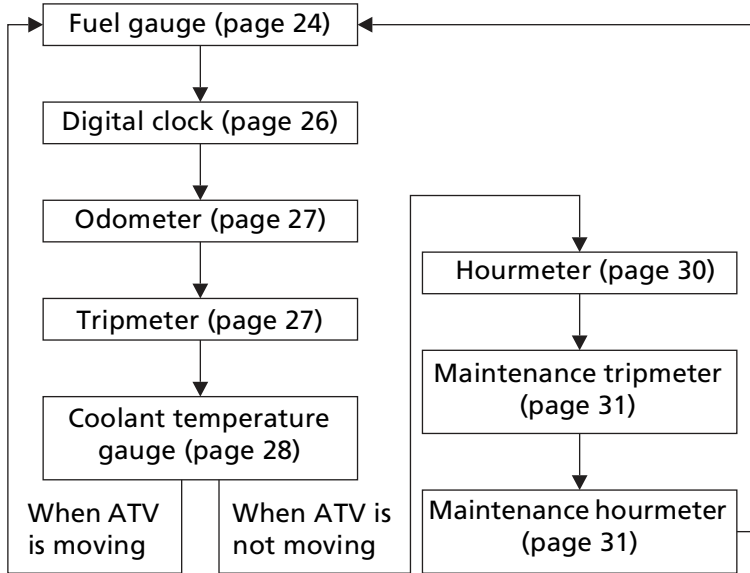

Indicators & Displays

Each time you press the mode select button, mode will change as shown in the illustration.

If there is a fuel warning with your ATV, the display will automatically change to the fuel gauge. If you try to change the display back to ordinary display, it will automatically return to the fuel gauge.

If there is a coolant temperature warning with your ATV, the display will automatically change to the coolant temperature gauge. If you try to change the display back to ordinary display, it will automatically return to the coolant temperature gauge.