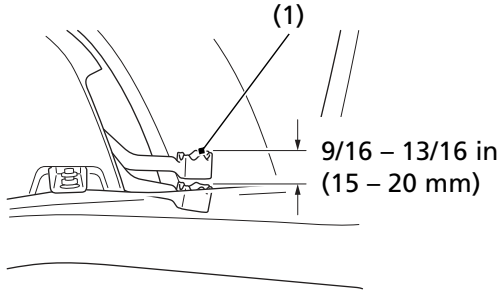

Rear Brake Pedal Freeplay

RIGHT SIDE

(1) rear brake pedal

Inspection

Measure the distance the rear brake pedal (1) moves before the brake starts to take hold. Freeplay, measurement at the tip of the end of the pedal, should be:

9/16 – 13/16 in (15 – 20 mm)

If necessary, adjust to the specified range.