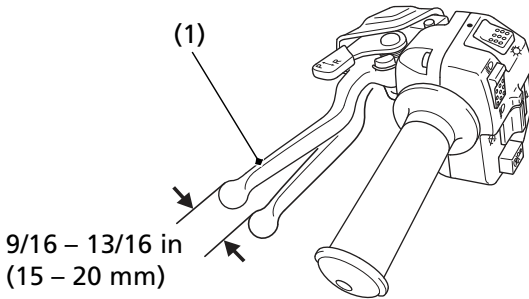

## Rear Brake Lever Freeplay

### LEFT HANDLEBAR

(1) rear brake lever/parking brake lever

### Inspection

Measure the distance the rear brake lever/parking brake lever (1) moves before the brake starts to take hold. Freeplay, measurement at the tip of the end of the brake lever, should be:

**9/16 - 13/16 in (15 - 20 mm)**