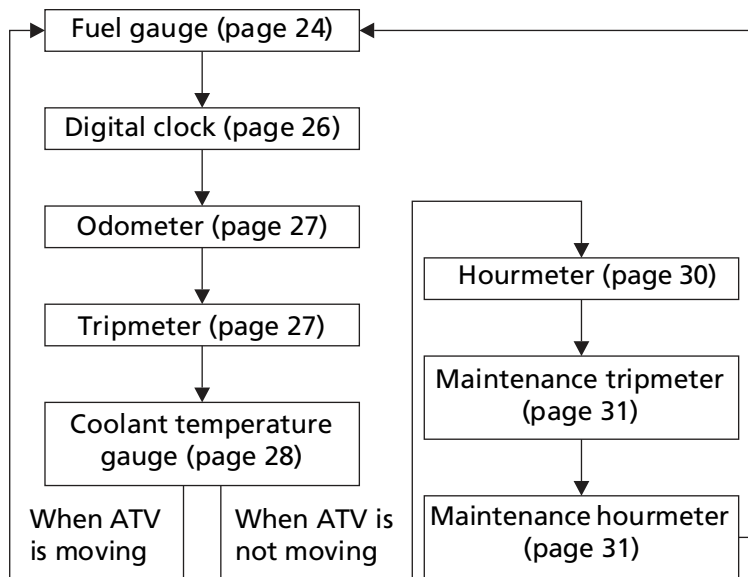

Indicators & Displays

Each time you press the mode select button, mode will change as shown in the illustration.

If there is a fuel warning with your ATV, the display will automatically change to the fuel gauge. If you try to change the display back to ordinary display, it will automatically return to the fuel gauge.

If there is a coolant temperature warning with your ATV, the display will automatically change to the coolant temperature gauge. If you try to change the display back to ordinary display, it will automatically return to the coolant temperature gauge.