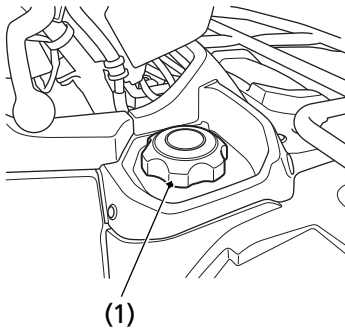

## Fuel Capacity

Fuel tank capacity, including reserve:

**3.88 US gal (14.7 ℓ)**

Reserve capacity:

**1.29 US gal (4.9 ℓ)**

When there is only one segment left in the fuel gauge (page 24), fuel will be low and you should refuel as soon as possible.

## Refueling Procedure

Refer to *Safety Precautions* on page 109.

(1) fuel fill cap

(2) bottom of the filler neck