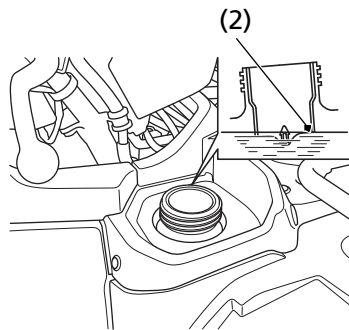

## Fuel Capacity

Fuel tank capacity, including reserve:

**3.88 US gal (14.7 ℓ)**

Reserve capacity:

**1.29 US gal (4.9 ℓ)**

When there is only one segment left in the fuel gauge (page 24), fuel will be low and you should refuel as soon as possible.

## Refueling Procedure

Refer to *Safety Precautions* on page 109.

(1) fuel fill cap

(2) bottom of the filler neck