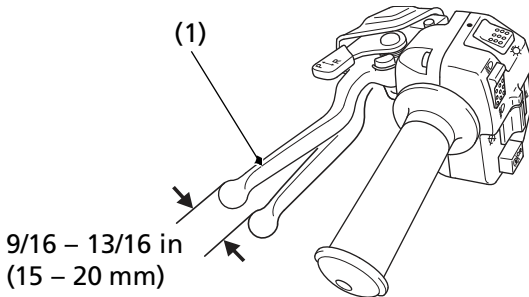

## Rear Brake Lever Freeplay

### LEFT HANDLEBAR

(1) rear brake lever/parking brake lever

### Inspection

Measure the distance the rear brake lever/parking brake lever (1) moves before the brake starts to take hold. Freeplay, measurement at the tip of the end of the brake lever, should be:

**9/16 - 13/16 in (15 - 20 mm)**