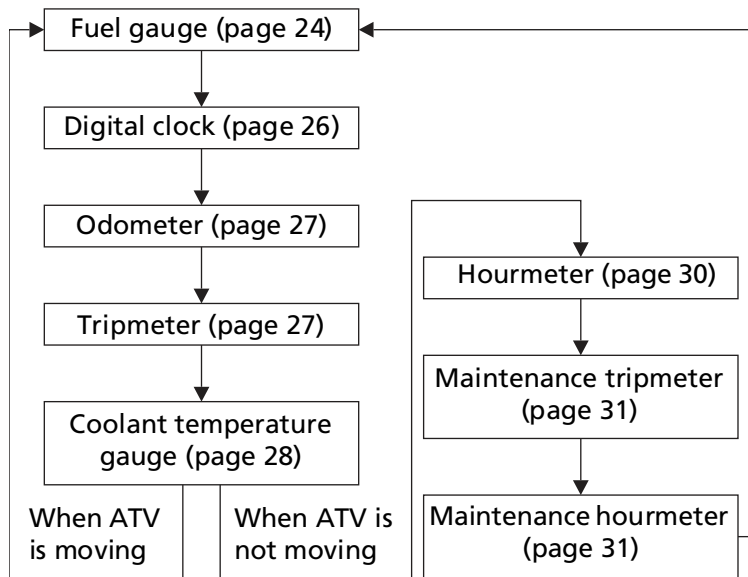

Indicators & Displays

Each time you press the mode select button, mode will change as shown in the illustration.

If there is a fuel warning with your ATV, the display will automatically change to the fuel gauge. If you try to change the display back to ordinary display, it will automatically return to the fuel gauge.

If there is a coolant temperature warning with your ATV, the display will automatically change to the coolant temperature gauge. If you try to change the display back to ordinary display, it will automatically return to the coolant temperature gauge.