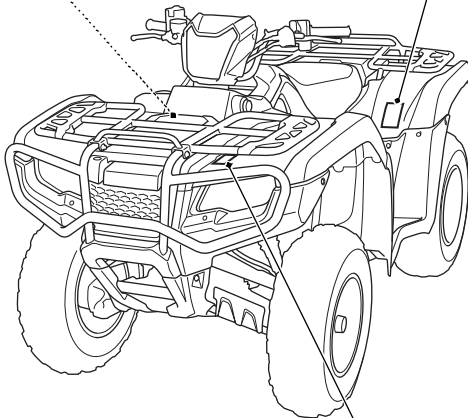

Safety Labels

⚠ WARNING

Improper tire pressure or overloading can cause loss of control.

Loss of control can result in severe injury or death.

- Cold tire pressure :
Front : 4.4psi (30kPa)
Rear : 4.4psi (30kPa)
- Maximum weight capacity : 573lbs. (260kg)

⚠ WARNING

Overloading this ATV or carrying cargo improperly can change handling, stability and braking performance and can lead to an accident.

Never exceed the maximum front cargo limit of : 99 lbs (45 kg).