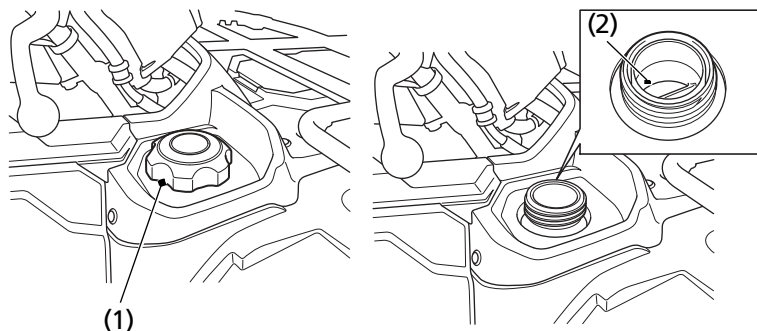

Fuel Capacity

Fuel tank capacity, including reserve:

3.88 US gal (14.7 ℓ)

Reserve capacity:

1.29 US gal (4.9 ℓ)

When there is only one segment left in the fuel gauge (page 24), fuel will be low and you should refuel as soon as possible.

Refueling Procedure

Refer to *Safety Precautions* on page 109.

(1) fuel fill cap

(2) lower edge of filler neck

(cont'd)