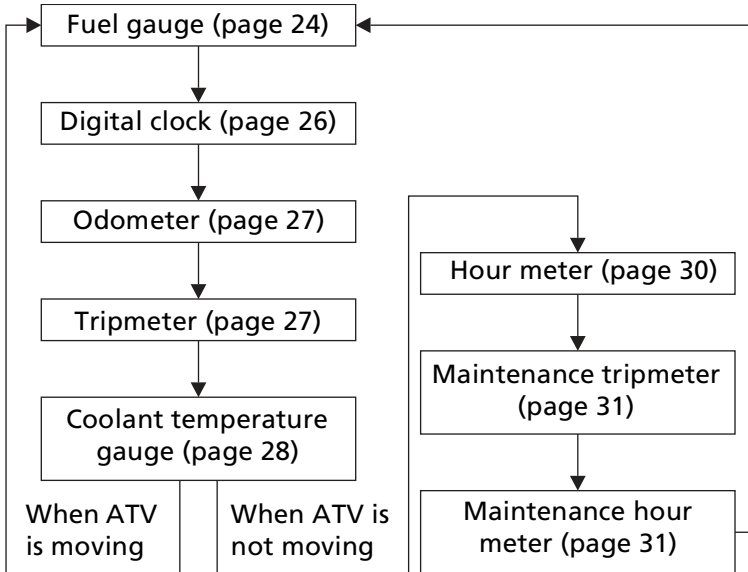

Indicators & Displays

Each time you press the mode select button, mode will change as shown in the illustration.

If there is a fuel warning with your ATV, the display will automatically change to the fuel gauge. If you try to change the display back to ordinary display, it will automatically return to the fuel gauge.

If there is a coolant temperature warning with your ATV, the display will automatically change to the coolant temperature gauge. If you try to change the display back to ordinary display, it will automatically return to the coolant temperature gauge.