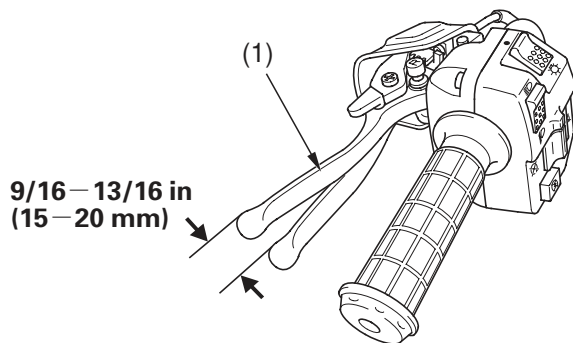

Rear Brake Lever Freeplay

LEFT HANDLEBAR

(1) rear brake lever/parking brake lever

Inspection

Measure the distance the rear brake lever/parking brake lever (1) moves before the brake starts to take hold. Freeplay (measurement at the tip of the end of the brake lever) should be:

9/16 - 13/16 in (15 - 20 mm)

If necessary, adjust to the specified range.