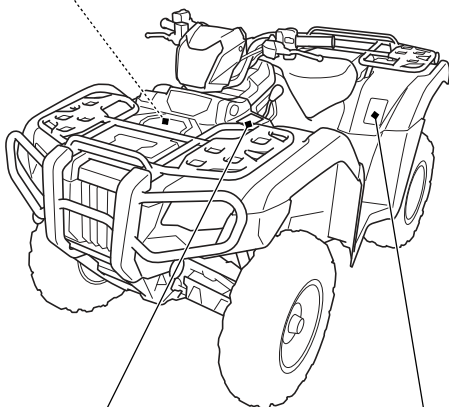

Safety Labels

⚠ WARNING

Overloading this ATV or carrying cargo improperly can change handling, stability and braking performance and can lead to an accident.

Never exceed the maximum front cargo limit of : 99 lbs (45 kg).

Refer to instructions in the Owner's Manual.

⚠ WARNING

Improper tire pressure or overloading can cause loss of control.

Loss of control can result in severe injury or death.

- Cold tire pressure :
Front : 4.4psi (30kPa)
Rear : 4.4psi (30kPa)
- Maximum weight capacity : 573lbs.(260kg)