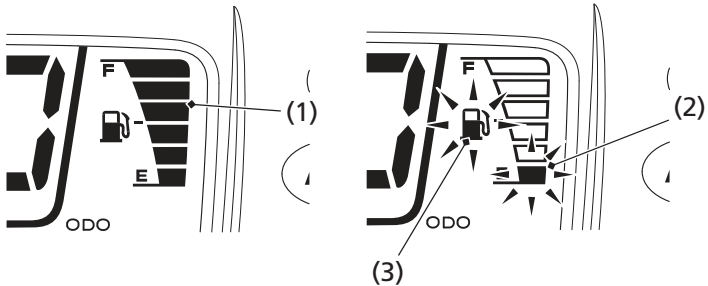

# Indicators & Displays

## Fuel Gauge

The fuel gauge liquid crystal display (1) shows the approximate fuel supply available. The fuel tank capacity is:

**4.44 US gal (16.8 l)**

When segment E (2) and low fuel indicator (3) flash, you should refill the tank as soon as possible. The amount of fuel remaining when the flashing starts is approximately:

**1.40 US gal (5.3 l)**

(1) fuel gauge  
(2) segment E

(3) low fuel indicator

All segments will flash, when the fuel gauge function is fails. See your dealer.