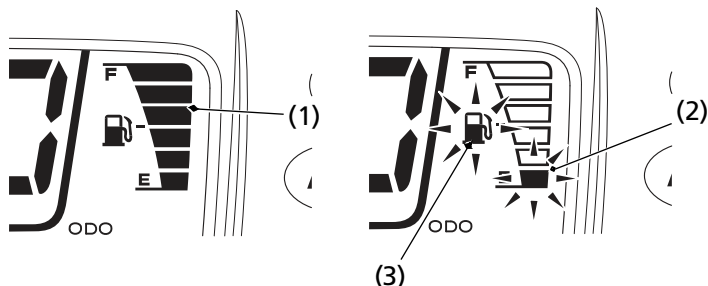

Indicators & Displays

Fuel Gauge

The fuel gauge liquid crystal display (1) shows the approximate fuel supply available. The fuel tank capacity is:

4.44 US gal (16.8 l)

When segment E (2) and low fuel indicator (3) flash, you should refill the tank as soon as possible. The amount of fuel remaining when the flashing starts is approximately:

1.40 US gal (5.3 l)

(1) fuel gauge
(2) segment E

(3) low fuel indicator

All segments will flash, when the fuel gauge function is fails. See your dealer.