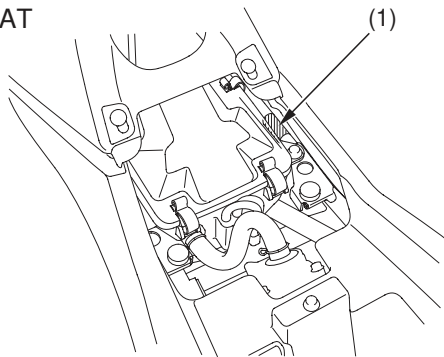

Vehicle Identification

Color Label & Code

The color label (1) is attached to the frame under the seat. Remove the seat (page 95) to check the label.

The color code is helpful when ordering replacement parts. You may record the color and code in the Quick Reference section at the rear of this manual.

UNDER SEAT

(1) color label