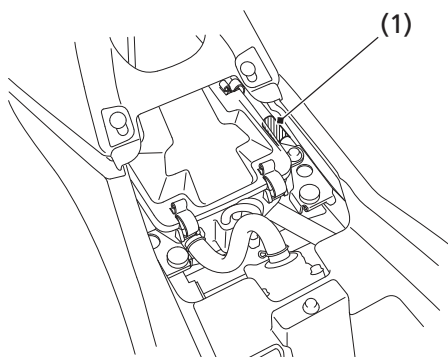

Vehicle Identification

Color Label & Code

The color label (1) is attached to the frame under the seat. Remove the seat (page 95) to check the label.

The color code is helpful when ordering replacement parts. You may record the color and code in the Quick Reference section at the rear of this manual.

UNDER SEAT

(1) color label